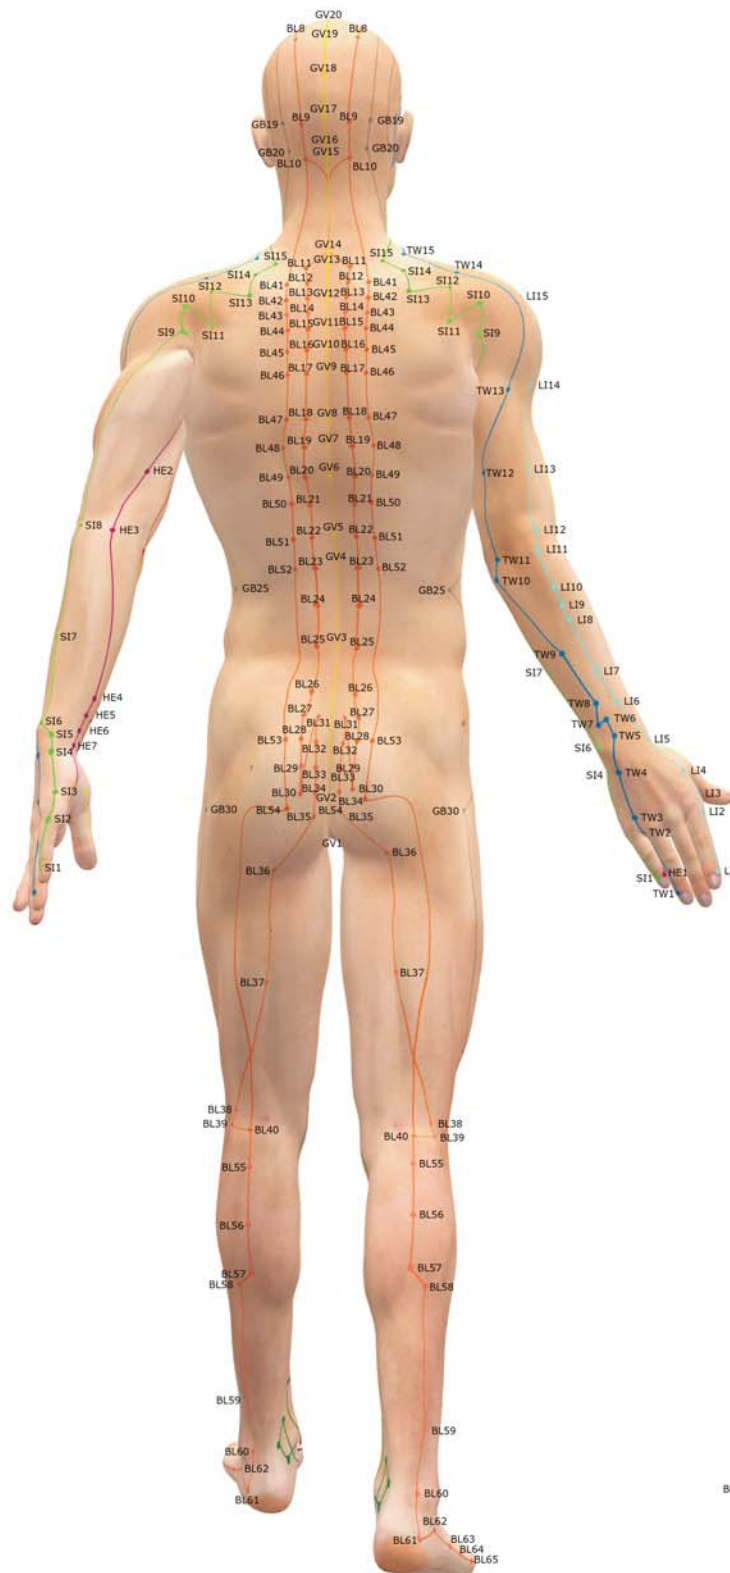

Points & meridians

KEY

- Bladder
- Liver
- Conception Vessel
- Lung
- Gall Bladder
- Pericardium
- Governing Vessel
- Small Intestine
- Heart
- Spleen
- Kidney
- Stomach
- Large Intestine
- Triple Warmer (San Jiao)

Copyright Mat Broomfield
www.martialstuff.com

Plotted according to "A Manual of Acupuncture" by Peter Deadman