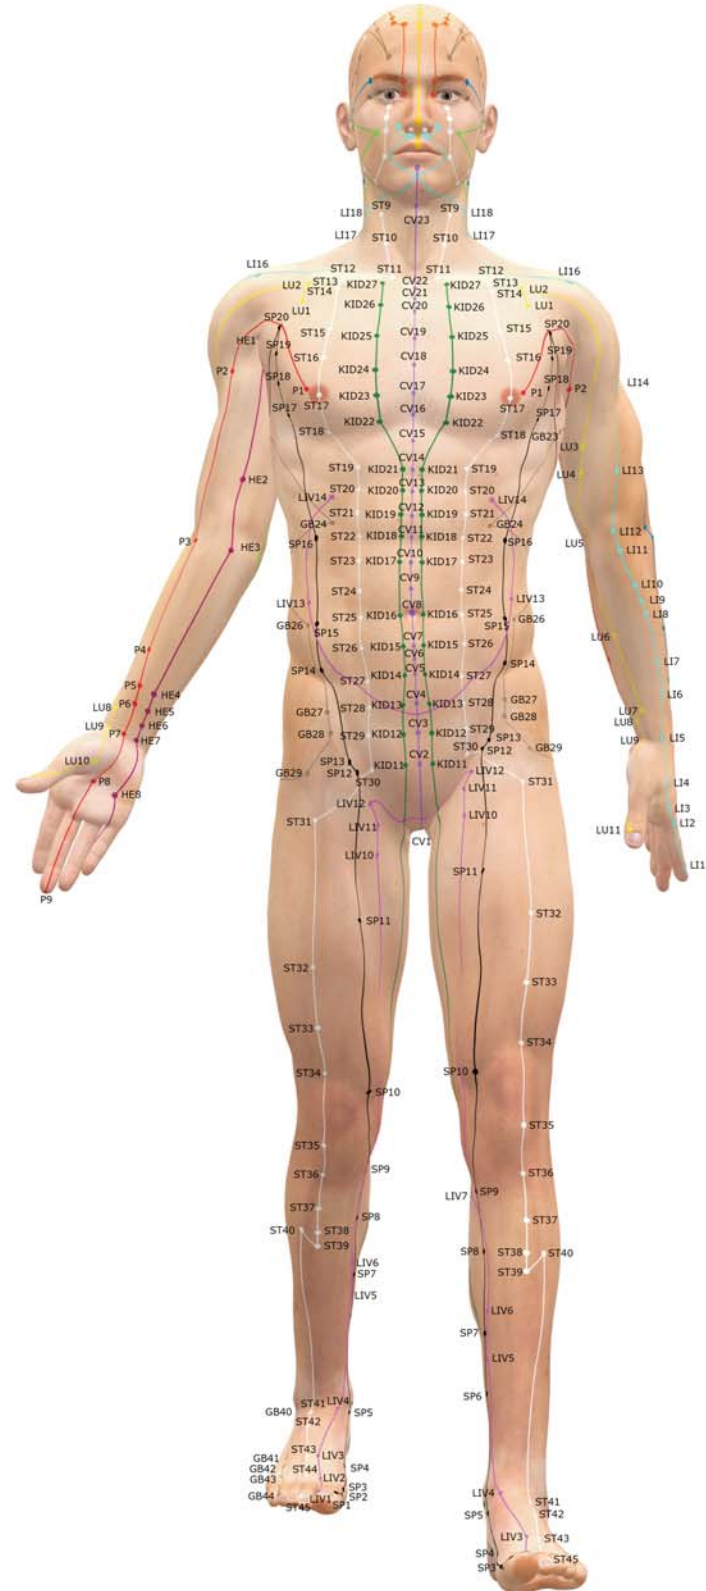

Points & meridians

KEY

- Bladder
- Liver
- Conception Vessel
- Lung
- Gall Bladder
- Pericardium
- Governing Vessel
- Small Intestine
- Heart
- Spleen
- Kidney
- Stomach
- Large Intestine
- Triple Warmer (San Jiao)

Copyright Mat Broomfield
www.martialstuff.com

Plotted according to "A Manual of Acupuncture" by Peter Deadman